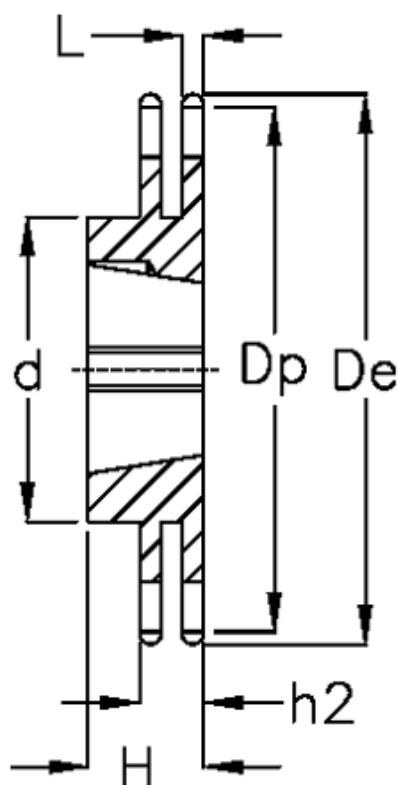

Article number: 616032007027

Description: Taperbored sprocket 12 B-2 Z=27 duplex
for bushing 2517

Measures

C	= 2	h2	= 30.3
d	= 108	Material	= Stål
De	= 172.3	Number of teeth	= 27
Dp	= 164		
For bush	= 2517		
For chain size	= 3/4" x 7/16"		
For chain type	= 12 B-2		
H	= 45		